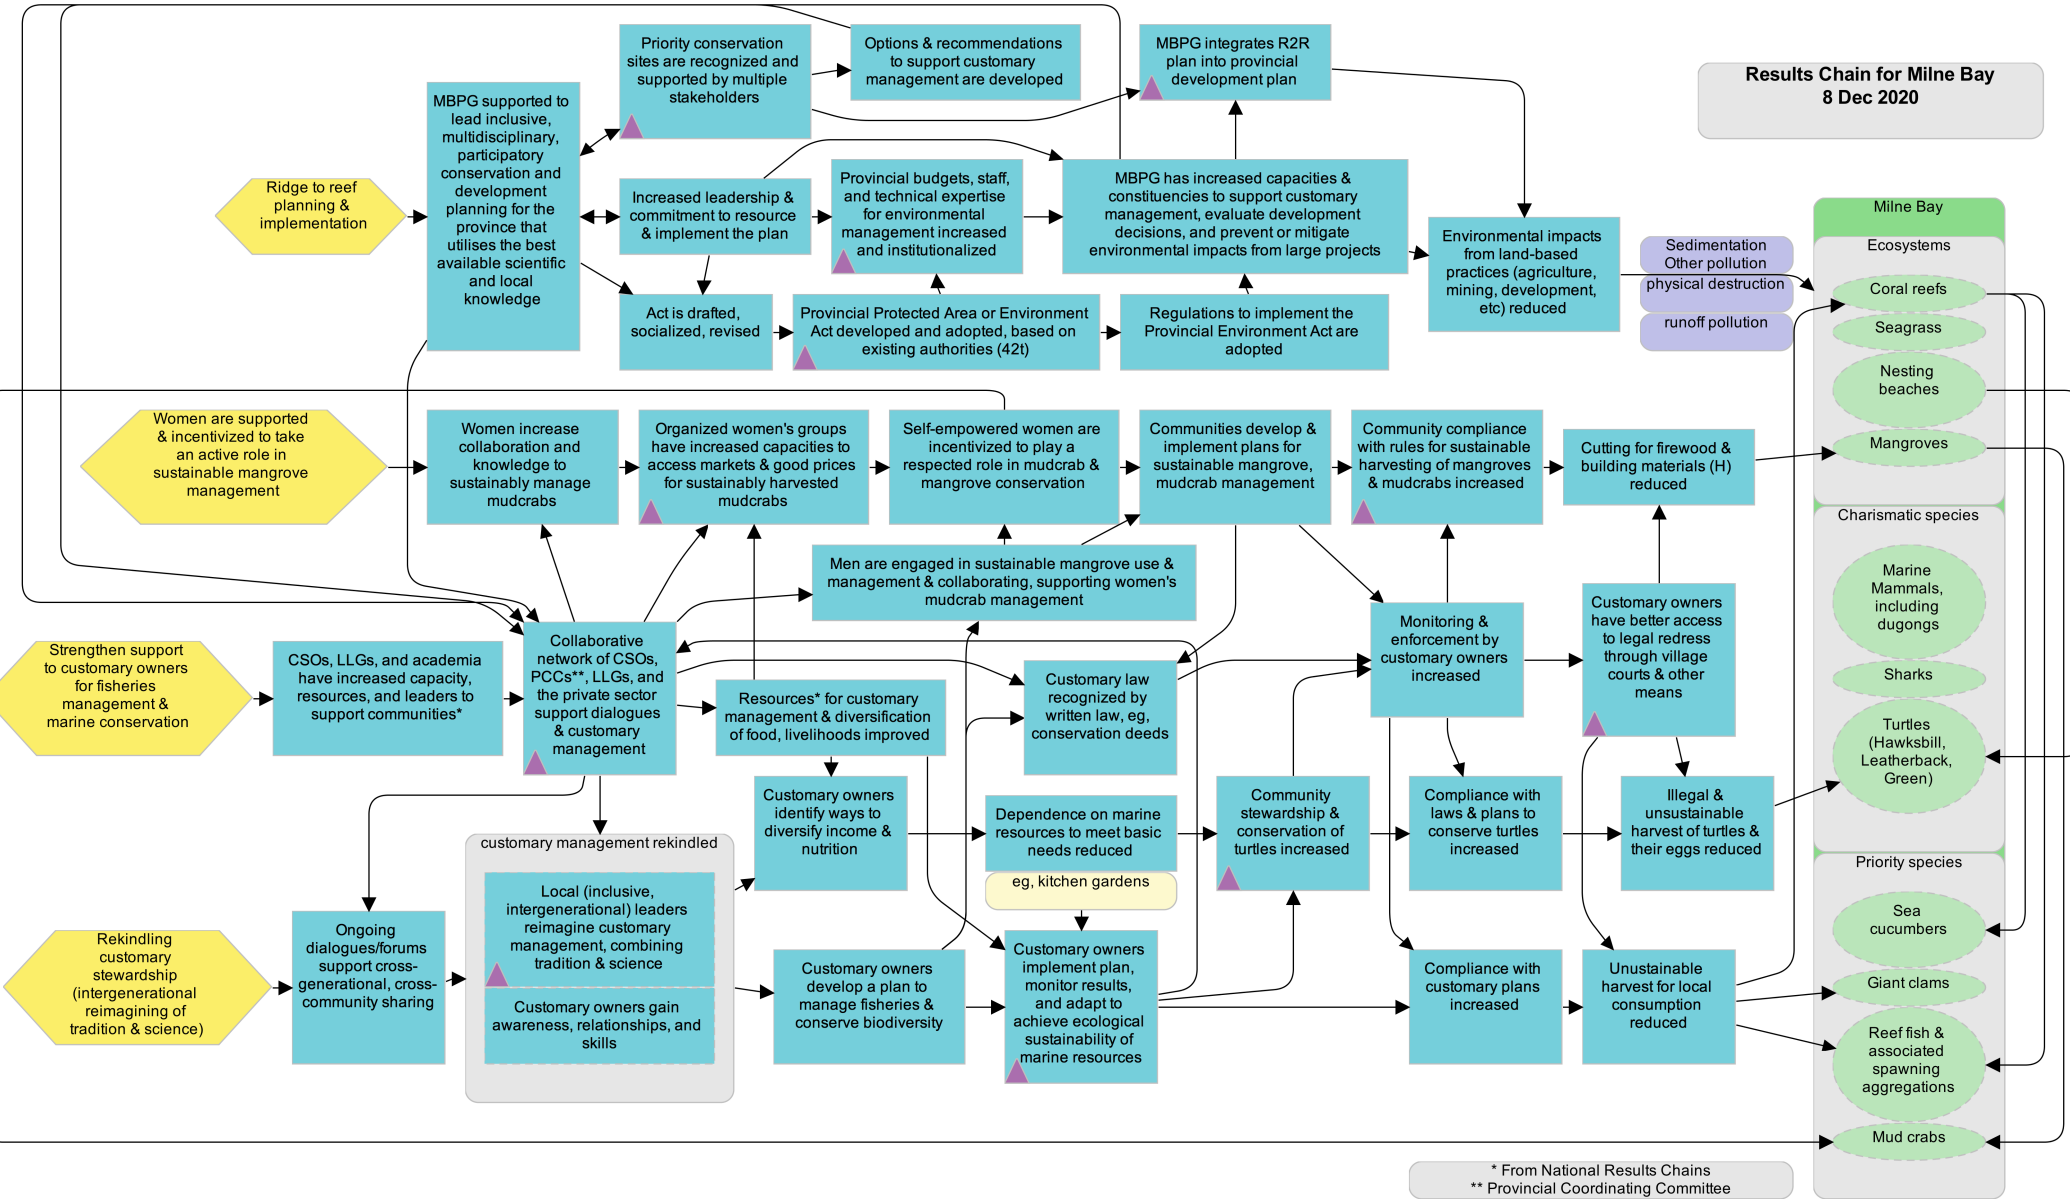

Results Chain for Milne Bay
8 Dec 2020

* From National Results Chains
** Provincial Coordinating Committee